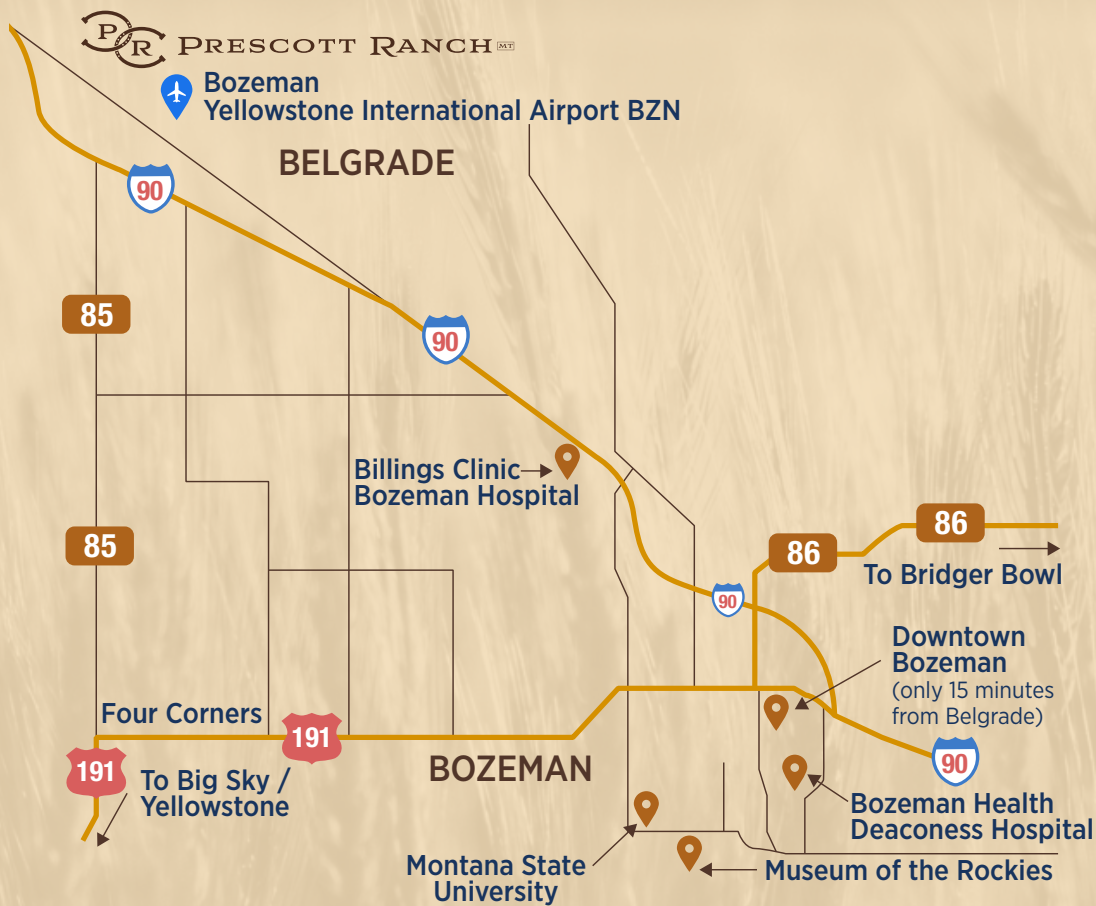

# SUPERIOR LIVING IN THE HEART OF THE GALLATIN VALLEY

Located in the charming town of Belgrade, Prescott Ranch is a neighborhood designed as the ultimate retreat. Here, residents can enjoy the timeless small-town feel that envelops the town while appreciating the amenities available just down the road in Bozeman.